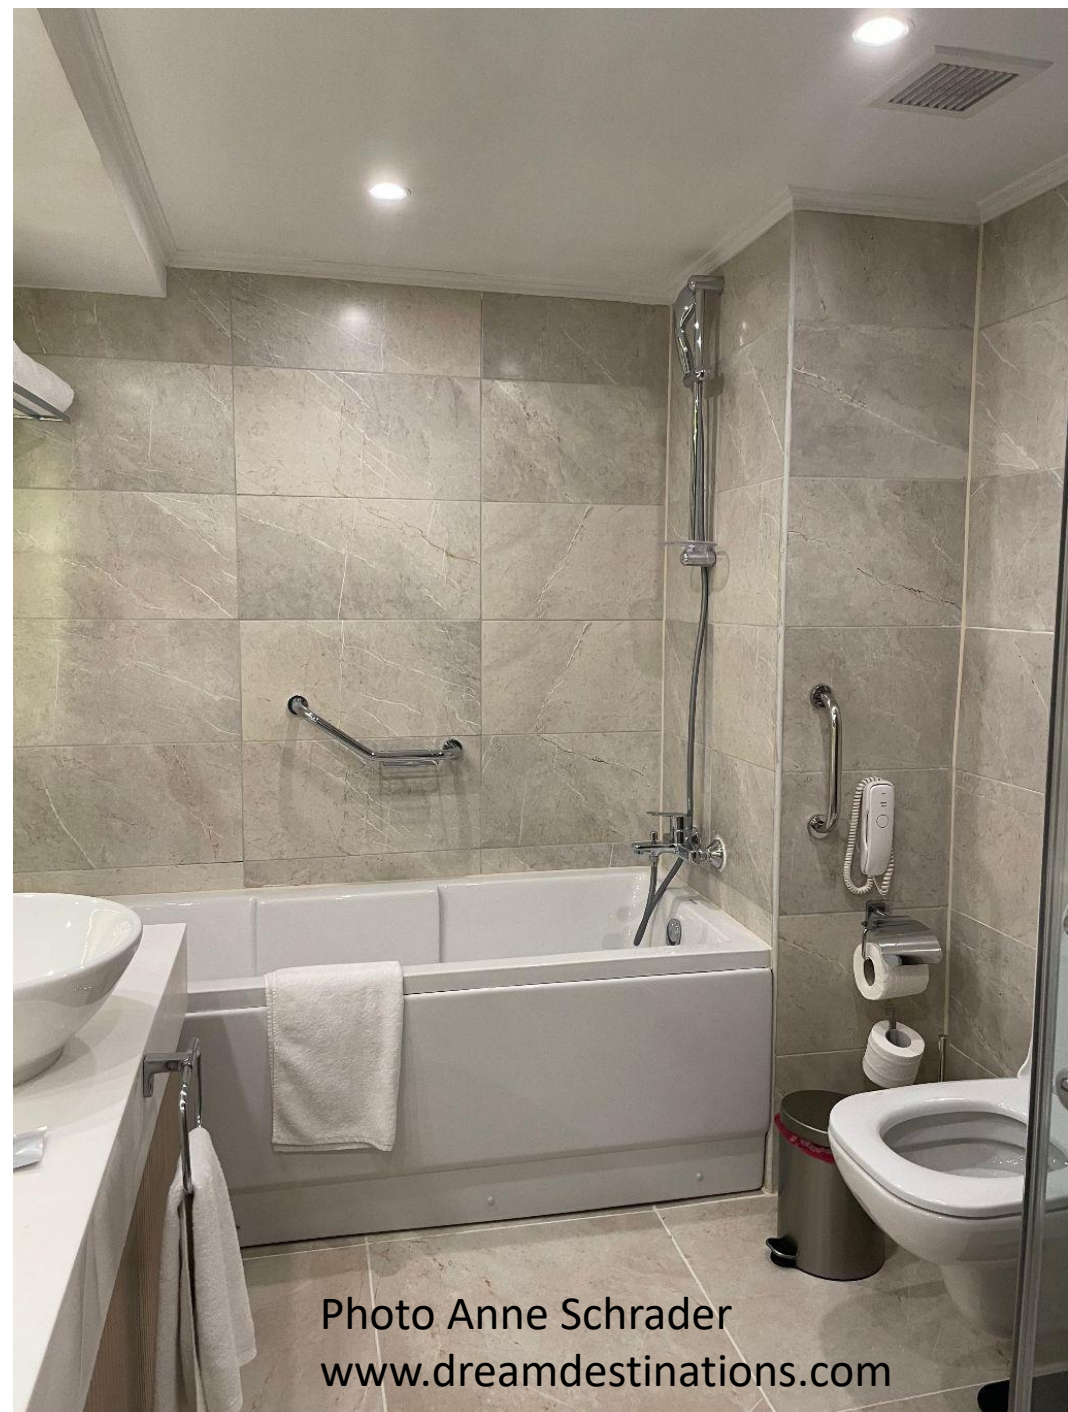

AmaDahlia Staterooms

By Hank Schrader, River Cruise Expert

Photos Anne Schrader, River Cruise Expert

AmaDahlia

Stateroom Overview

- The AmaDahlia has 36 staterooms and carries a max of 72 guests.
- 16 staterooms are full-balcony suites (a rare feature for a Nile cruise ship). Stateroom sizes are between (225-430 square feet) but the walk out balconies are very small.
- There are 6 cabin categories on 3 decks for this 5-deck vessel.
- Each passenger cabin offers as standard (complimentary) amenities on-suite bathroom (glass-door shower, rain showerhead, hairdryer, premium bath amenities), mirrored vanity table with chair, and a wardrobe.

There are 6 Different Stateroom Categories

- 4 Category E staterooms are 194 square feet and have a fixed window that cannot be opened.
- 16 Category C staterooms have a total of 226 square feet, along with a French balcony.
- 12 Category SA and SB staterooms have Twin Balconies with a very small step out balcony and a French Balcony, with a total size of 370 square feet.
- The 2 Master Suites on Lotus Deck are 400 square feet and have a French balcony.
- There are 2 Grand Suites are located just below the Navigation Bridge on Lily Deck, with 430 square feet. It has a step-out balcony that wraps around the front and side of the ship.

Closet Stateroom 203

Photo Anne Schrader www.dreamdestinations.com

Double Sinks Stateroom 203

Photo Anne Schrader
www.dreamdestinations.com

Bathtub Stateroom 203

Photo Anne Schrader
www.dreamdestinations.com