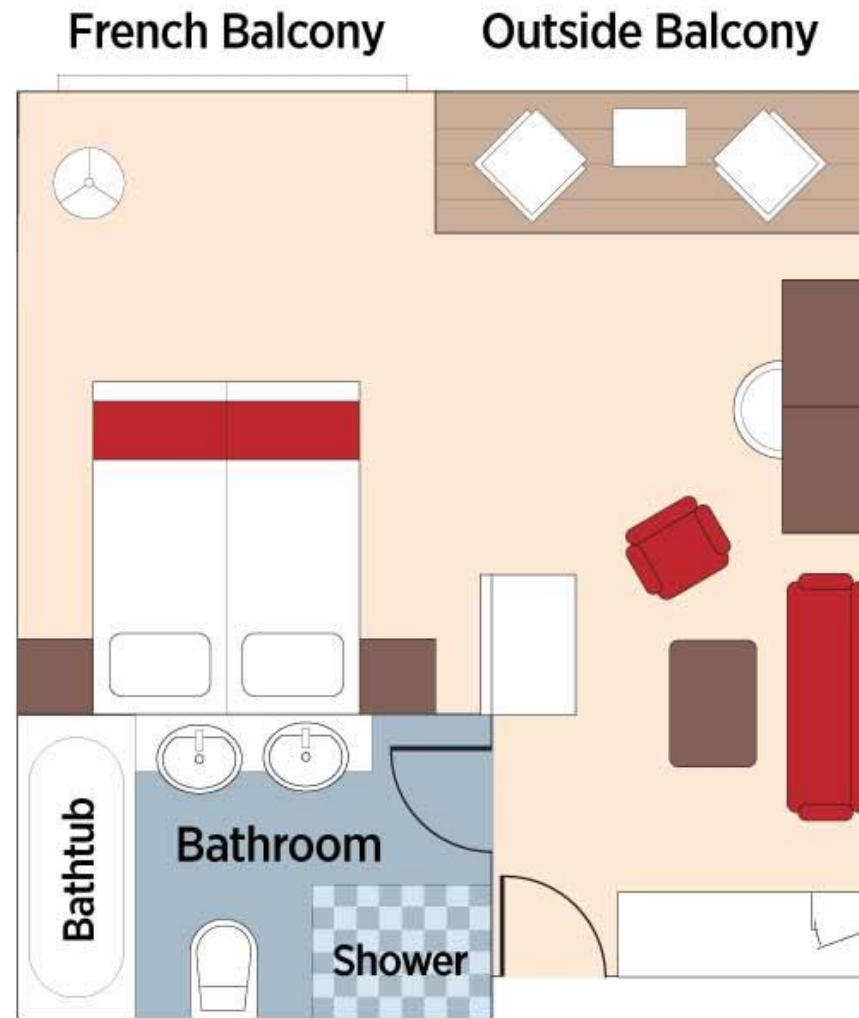

AmaDahlia Staterooms

By Hank Schrader, River Cruise Expert

Photos Anne Schrader, River Cruise Expert

AmaDahlia

Stateroom Overview

- The AmaDahlia has 36 staterooms and carries a max of 72 guests.
- 16 staterooms are full-balcony suites (a rare feature for a Nile cruise ship). Stateroom sizes are between (225-430 square feet) but the walk out balconies are very small.
- There are 6 cabin categories on 3 decks for this 5-deck vessel.
- Each passenger cabin offers as standard (complimentary) amenities on-suite bathroom (glass-door shower, rain showerhead, hairdryer, premium bath amenities), mirrored vanity table with chair, and a wardrobe.

There are 6 Different Stateroom Categories

- 4 Category E staterooms are 194 square feet and have a fixed window that cannot be opened.
- 16 Category C staterooms have a total of 226 square feet, along with a French balcony.
- 12 Category SA and SB staterooms have Twin Balconies with a very small step out balcony and a French Balcony, with a total size of 370 square feet.
- The 2 Master Suites on Lotus Deck are 400 square feet and have a French balcony.
- There are 2 Grand Suites are located just below the Navigation Bridge on Lily Deck, with 430 square feet. It has a step-out balcony that wraps around the front and side of the ship.

Category E Staterooms

Diagram from
AmaWaterways

Category C Staterooms

Diagram from
AmaWaterways

Category C Stateroom

Photo AmaWaterways

Category SA
& SB
Staterooms
Diagram from
AmaWaterways

Stateroom 203 SB Cat

Closet Stateroom 203

Photo Anne Schrader www.dreamdestinations.com

Double Sinks Stateroom 203

Photo Anne Schrader
www.dreamdestinations.com

Bathtub Stateroom 203

Photo Anne Schrader
www.dreamdestinations.com