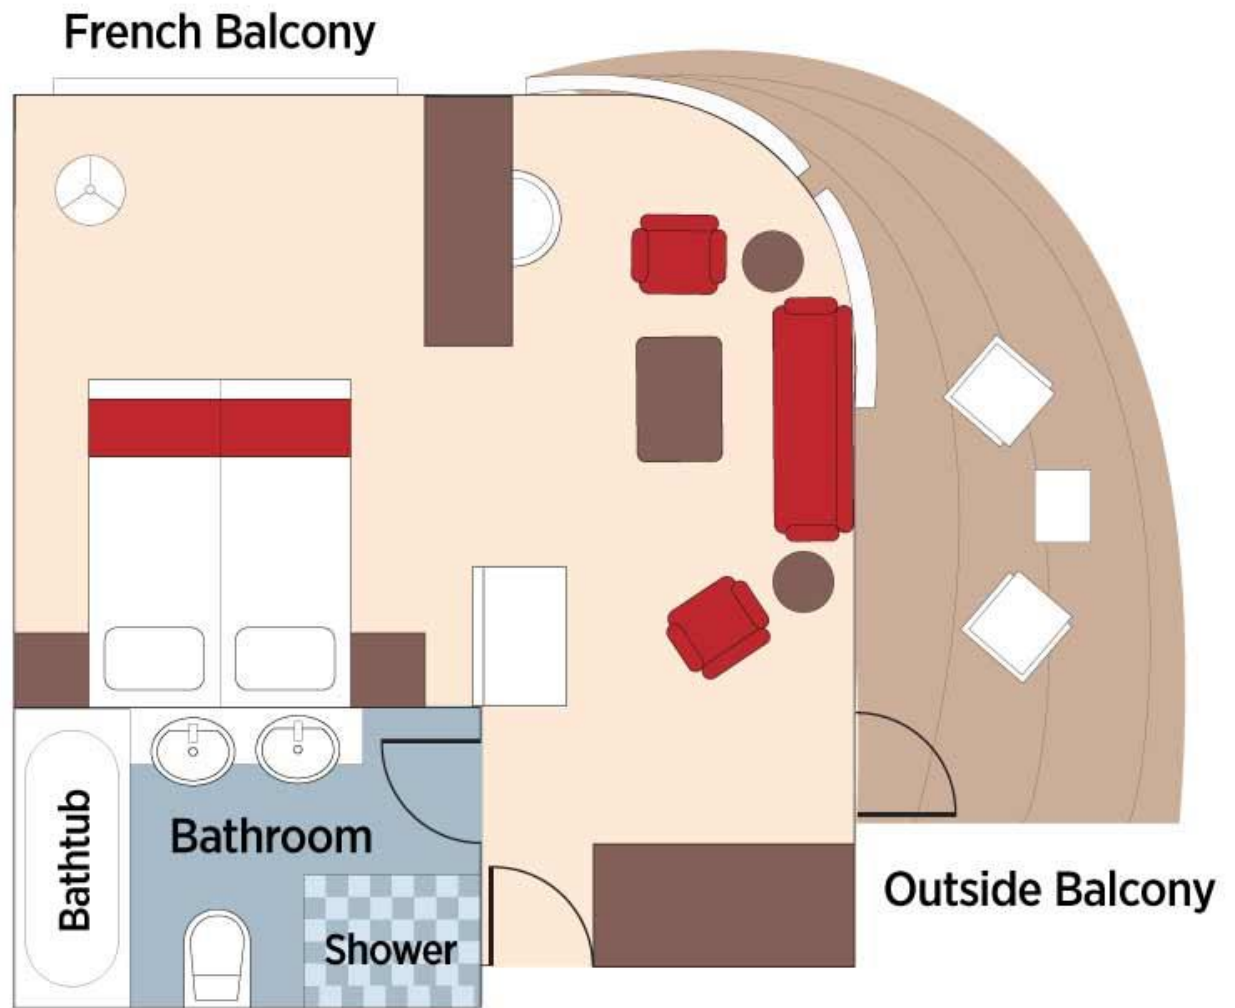

AmaDahlia Staterooms

By Hank Schrader, River Cruise Expert

Photos Anne Schrader, River Cruise Expert

AmaDahlia

Stateroom Overview

- The AmaDahlia has 36 staterooms and carries a max of 72 guests.
- 16 staterooms are full-balcony suites (a rare feature for a Nile cruise ship). Stateroom sizes are between (225-430 square feet) but the walk out balconies are very small.
- There are 6 cabin categories on 3 decks for this 5-deck vessel.
- Each passenger cabin offers as standard (complimentary) amenities on-suite bathroom (glass-door shower, rain showerhead, hairdryer, premium bath amenities), mirrored vanity table with chair, and a wardrobe.

There are 6 Different Stateroom Categories

- 4 Category E staterooms are 194 square feet and have a fixed window that cannot be opened.
- 16 Category C staterooms have a total of 226 square feet, along with a French balcony.
- 12 Category SA and SB staterooms have Twin Balconies with a very small step out balcony and a French Balcony, with a total size of 370 square feet.
- The 2 Master Suites on Lotus Deck are 400 square feet and have a French balcony.
- There are 2 Grand Suites are located just below the Navigation Bridge on Lily Deck, with 430 square feet. It has a step-out balcony that wraps around the front and side of the ship.

Sitting Area stateroom 203 with skinny outside balcony

Photo Anne Schrader
www.dreamdestinations.com

Cobra on
the loose
Stateroom
203

Photo Anne Schrader
www.dreamdestinations.com

More Towel Art Stateroom 203

Photo Anne Schrader www.dreamdestinations.com

Master Suite

Diagram from
AmaWaterways

Master Suite

Photo AmaWaterways

Grand Suite

Diagram from
AmaWaterways

Grand Suite