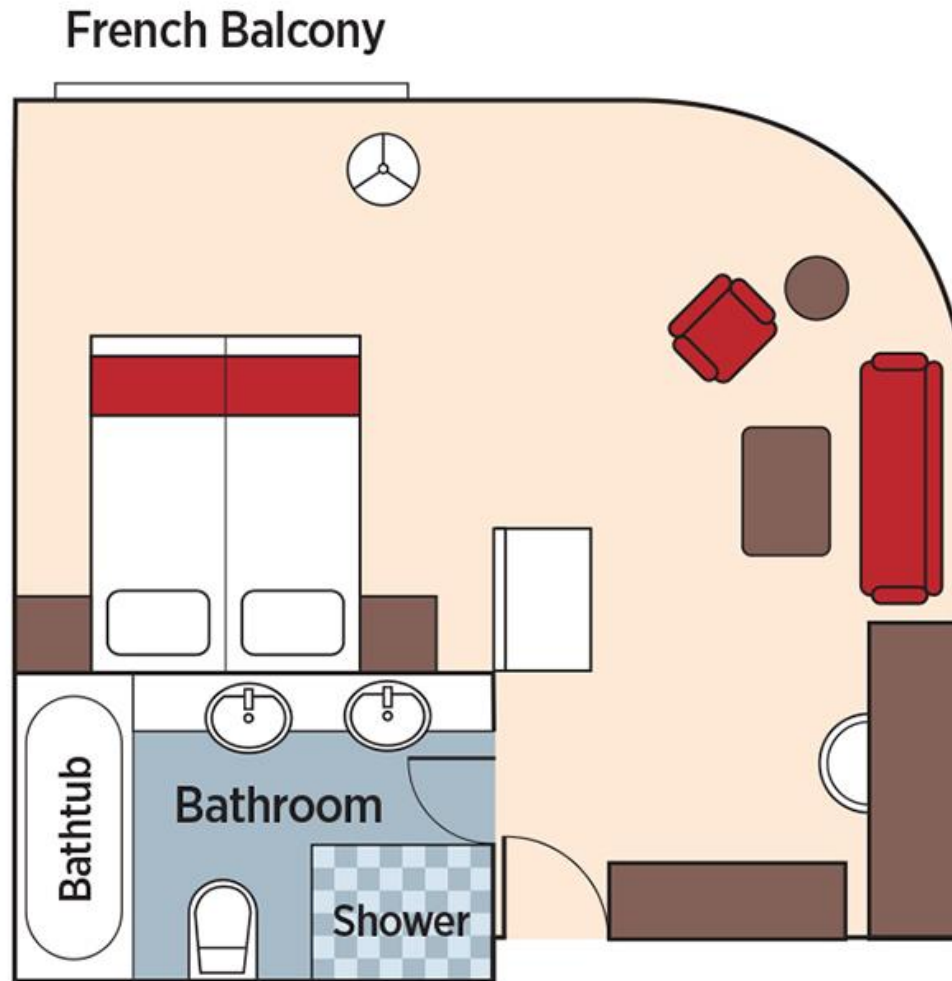

AmaDahlia Staterooms

By Hank Schrader, River Cruise Expert

Photos Anne Schrader, River Cruise Expert

AmaDahlia

Stateroom Overview

- The AmaDahlia has 36 staterooms and carries a max of 72 guests.
- 16 staterooms are full-balcony suites (a rare feature for a Nile cruise ship). Stateroom sizes are between (225-430 square feet) but the walk out balconies are very small.
- There are 6 cabin categories on 3 decks for this 5-deck vessel.
- Each passenger cabin offers as standard (complimentary) amenities on-suite bathroom (glass-door shower, rain showerhead, hairdryer, premium bath amenities), mirrored vanity table with chair, and a wardrobe.

Closet Stateroom 203

Photo Anne Schrader www.dreamdestinations.com

Double Sinks Stateroom 203

Photo Anne Schrader
www.dreamdestinations.com

Bathtub Stateroom 203

Photo Anne Schrader
www.dreamdestinations.com

Sitting Area stateroom 203 with skinny outside balcony

Photo Anne Schrader
www.dreamdestinations.com

Cobra on
the loose
Stateroom
203

Photo Anne Schrader
www.dreamdestinations.com

More Towel Art Stateroom 203

Photo Anne Schrader www.dreamdestinations.com

Master Suite

Diagram from
AmaWaterways

Master Suite

Photo AmaWaterways

Grand Suite

Diagram from
AmaWaterways

Grand Suite