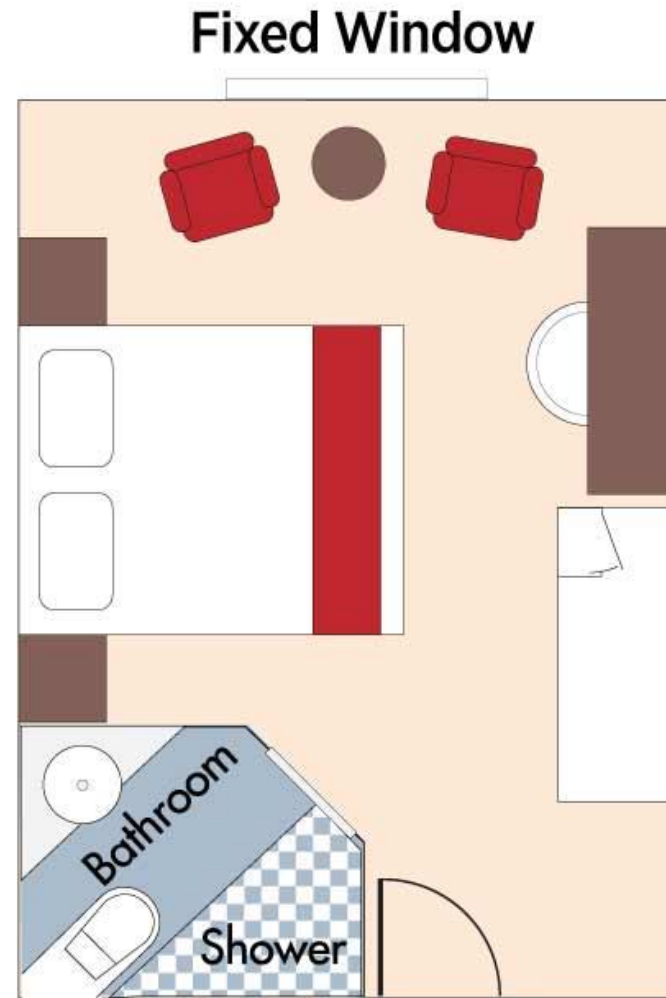

Category E Staterooms

Diagram from
AmaWaterways