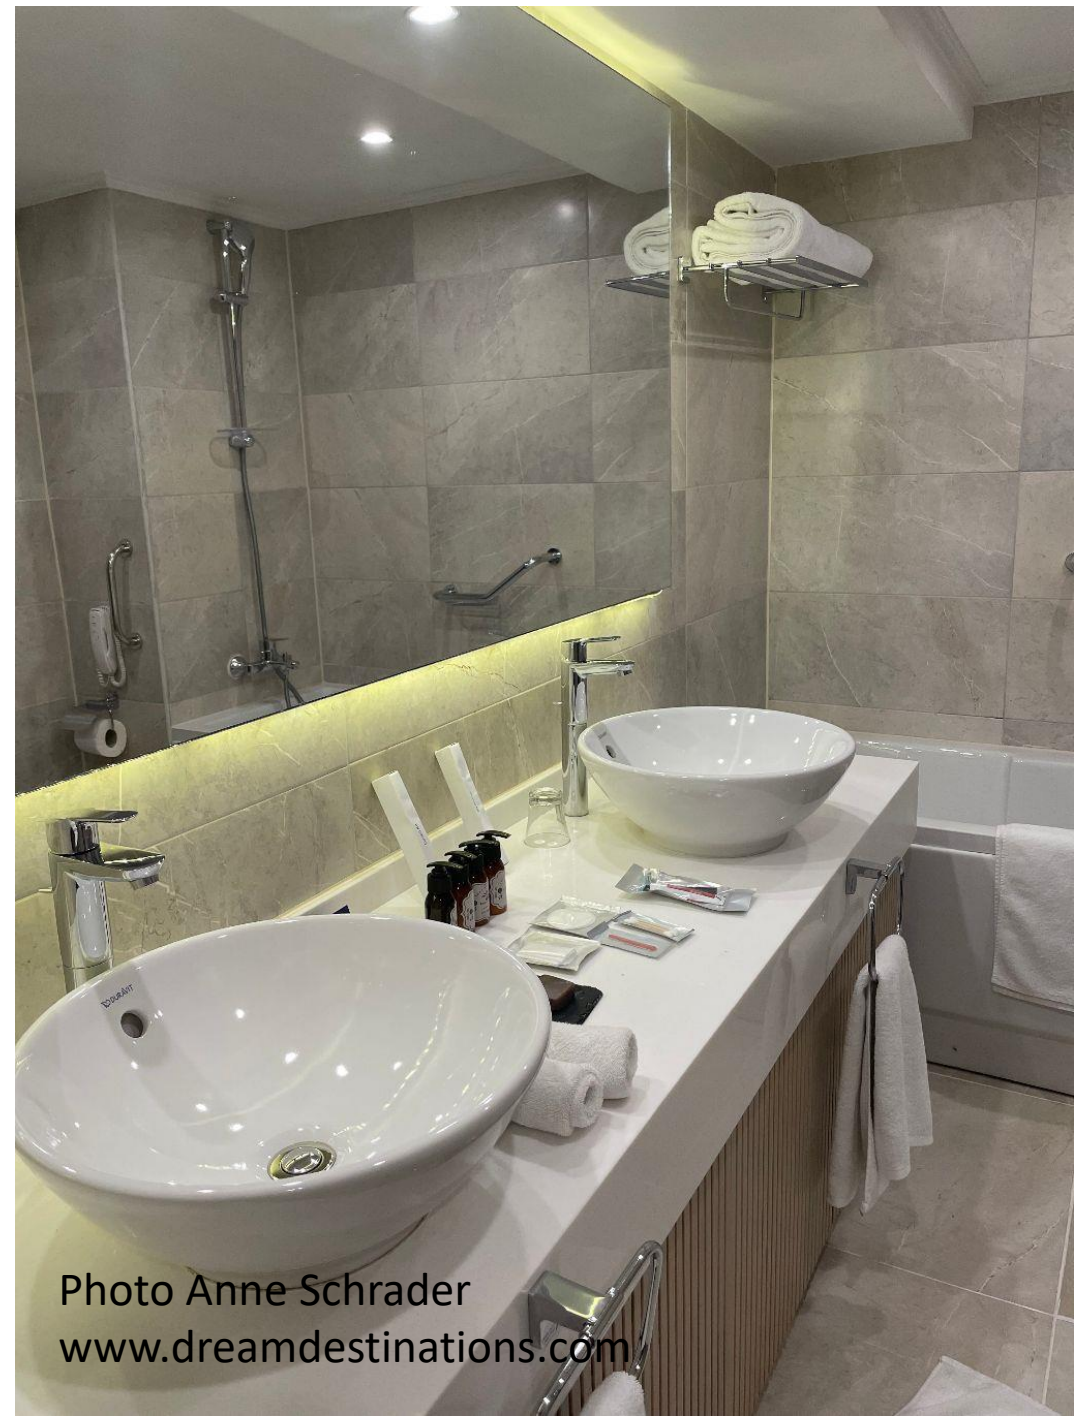

AmaDahlia Staterooms

By Hank Schrader, River Cruise Expert

Photos Anne Schrader, River Cruise Expert

AmaDahlia

Stateroom Overview

- The AmaDahlia has 36 staterooms and carries a max of 72 guests.
- 16 staterooms are full-balcony suites (a rare feature for a Nile cruise ship). Stateroom sizes are between (225-430 square feet) but the walk out balconies are very small.
- There are 6 cabin categories on 3 decks for this 5-deck vessel.
- Each passenger cabin offers as standard (complimentary) amenities on-suite bathroom (glass-door shower, rain showerhead, hairdryer, premium bath amenities), mirrored vanity table with chair, and a wardrobe.

There are 6 Different Stateroom Categories

- 4 Category E staterooms are 194 square feet and have a fixed window that cannot be opened.
- 16 Category C staterooms have a total of 226 square feet, along with a French balcony.
- 12 Category SA and SB staterooms have Twin Balconies with a very small step out balcony and a French Balcony, with a total size of 370 square feet.
- The 2 Master Suites on Lotus Deck are 400 square feet and have a French balcony.
- There are 2 Grand Suites are located just below the Navigation Bridge on Lily Deck, with 430 square feet. It has a step-out balcony that wraps around the front and side of the ship.

Closet Stateroom 203

Photo Anne Schrader www.dreamdestinations.com

Double Sinks Stateroom 203

Photo Anne Schrader
www.dreamdestinations.com

Bathtub Stateroom 203

Photo Anne Schrader
www.dreamdestinations.com