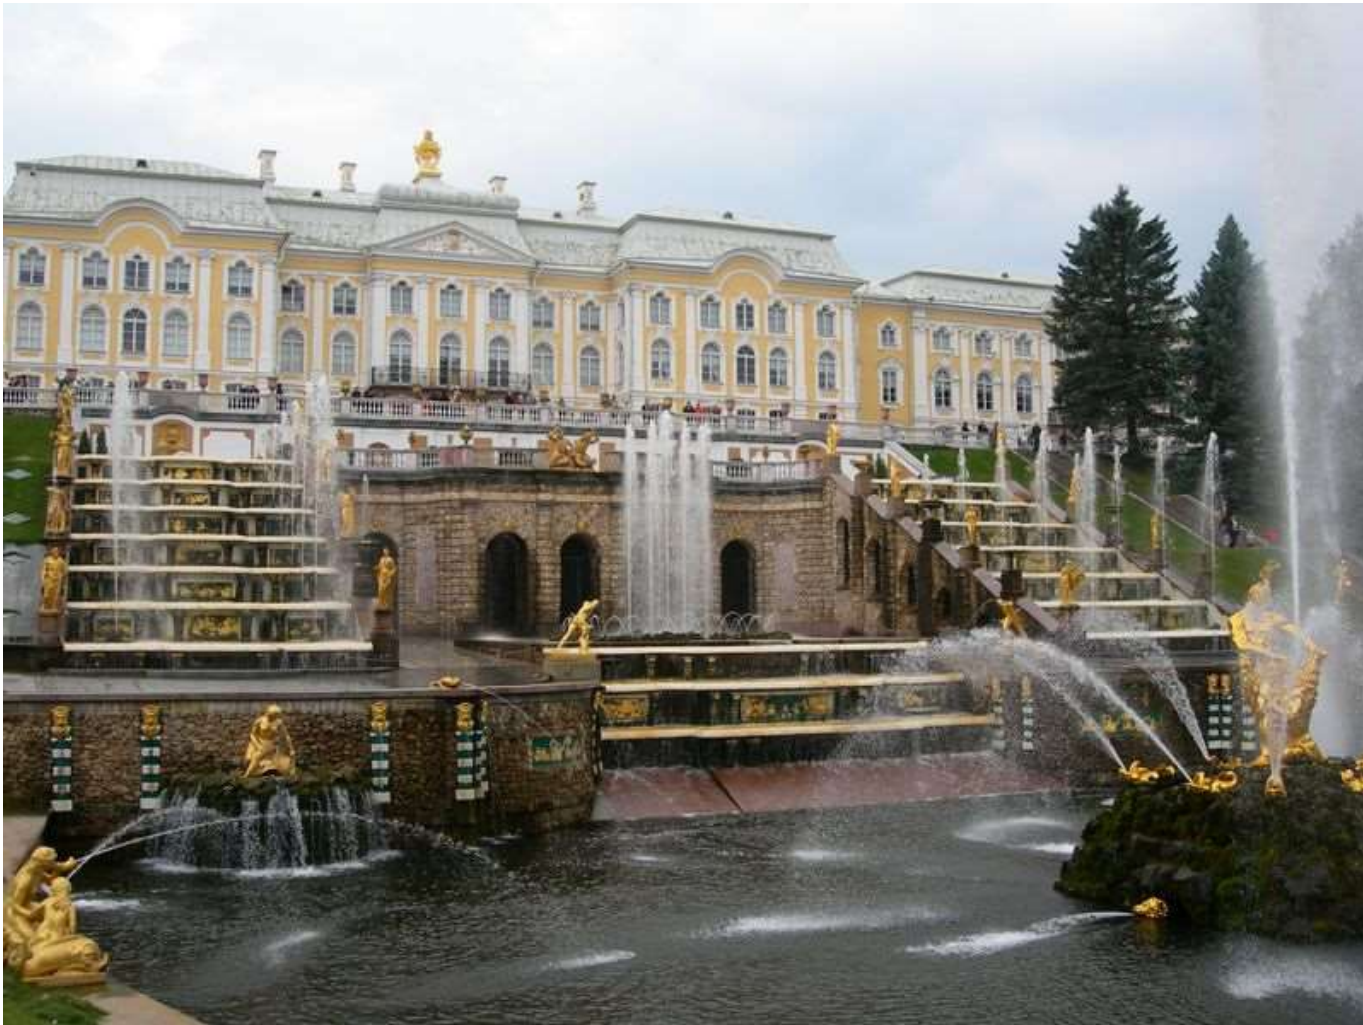

Peterhof Palace

By

Hank Schrader

Peterhof Palace

- According to Wikipedia:
- “The Peterhof Palace is a series of palaces and gardens located in Saint Petersburg, Russia, laid out on the orders of Peter the Great. “
- “These Palaces and gardens are sometimes referred as the "Russian Versailles.”

Peter the Great

Photo Wikipedia

Public Domain

Peterhof Palace

Photo from Wikipedia

Alex Florstein Fedorov, Wikimedia Commons»

Inside
Peterhof
Palace
Photo Anne
Schrader

Photo Anne Schrader
www.dreamdestinations.com